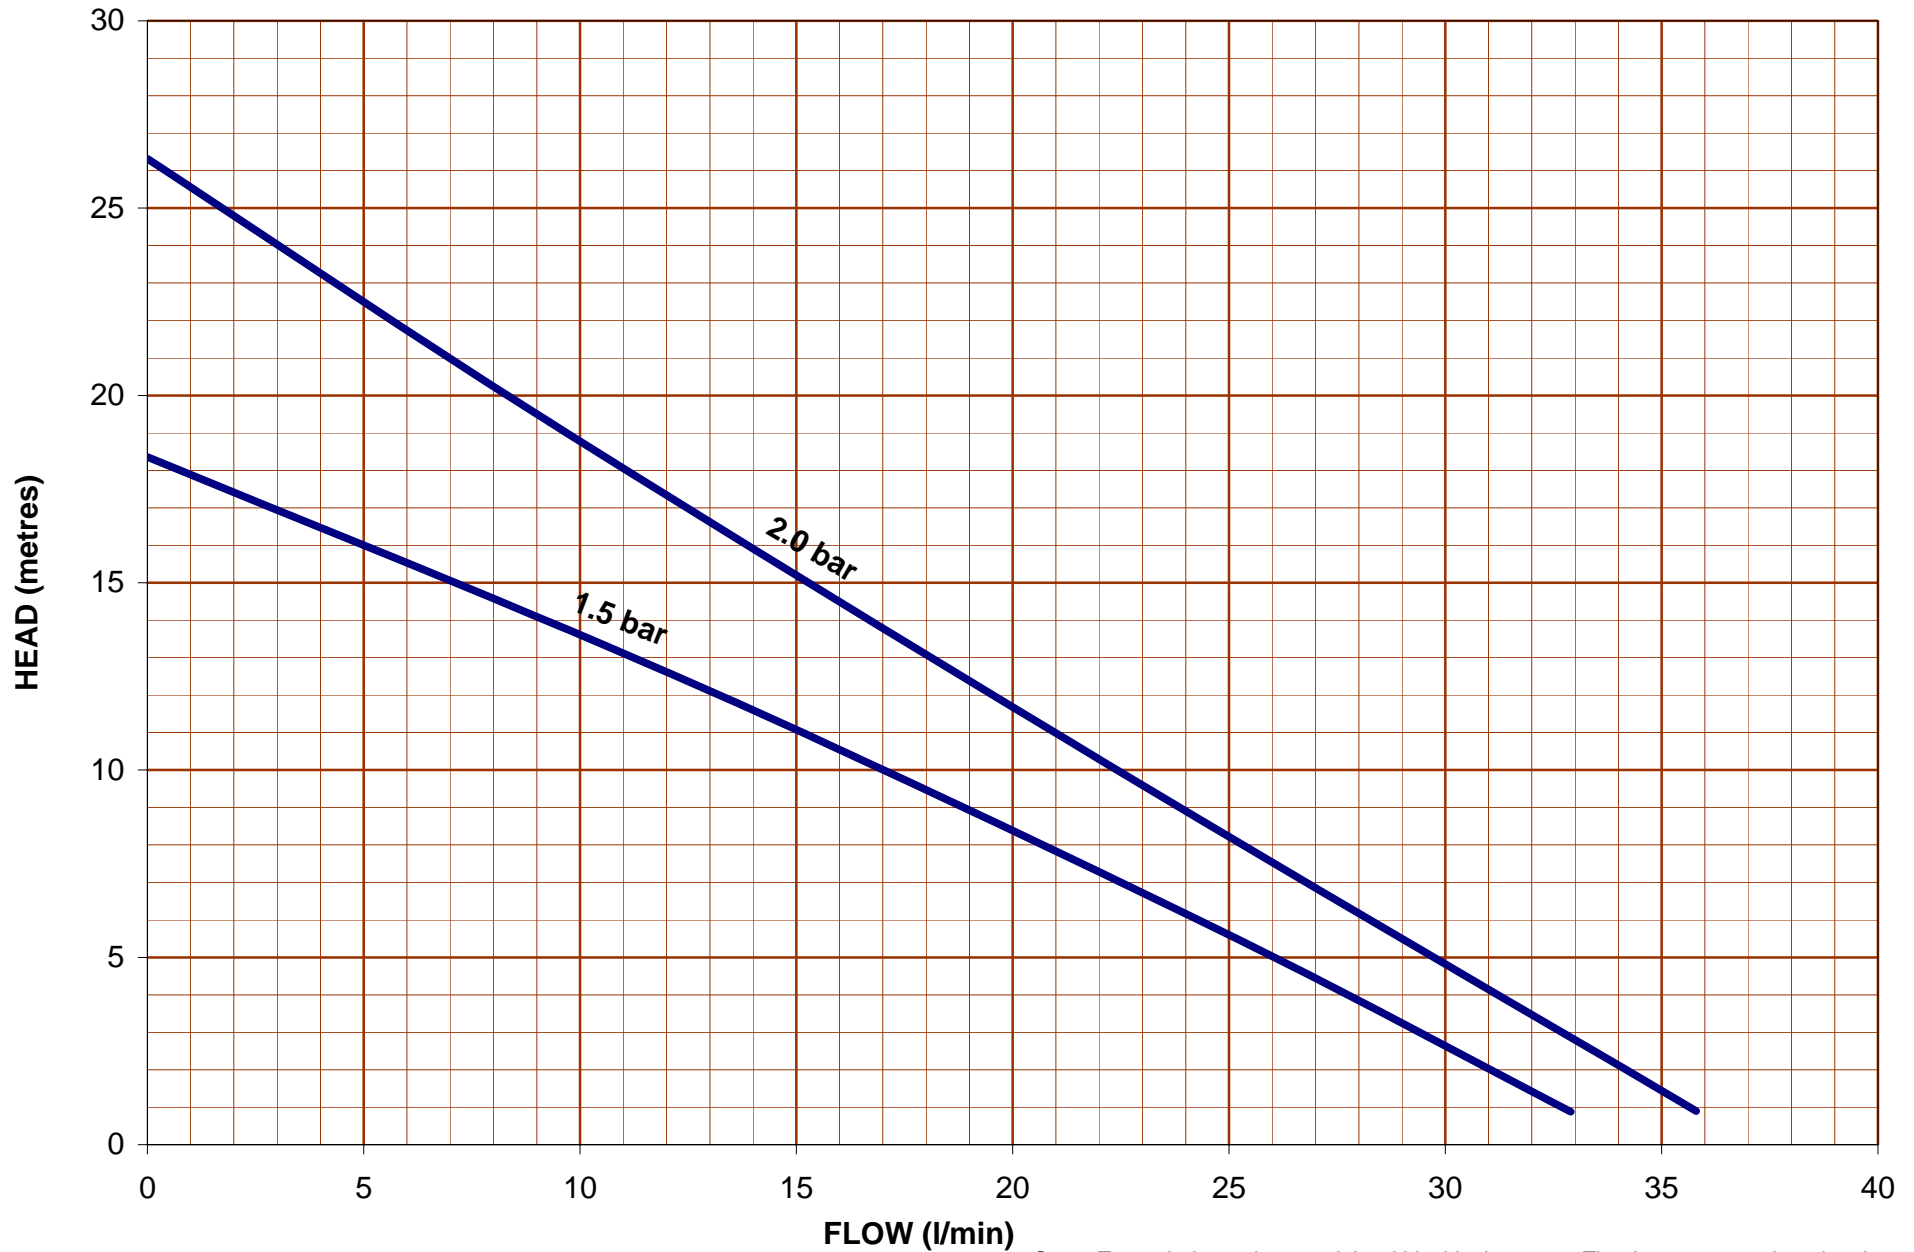

SHOWERMATE POSITIVE TWINS (230/1/50)

Stuart Turner Ltd reserve the right to amend the document or product specifications in line with it's policy of continuous development

Stuart Turner Ltd own the copyright within this document. The document may be printed as much as reasonable for private purposes. The document must not be modified, copied, reproduced, republished or communicated in any other way, without prior written permission from Stuart Turner Ltd, Henley-on-Thames, Oxfordshire, RG9 2AD, England