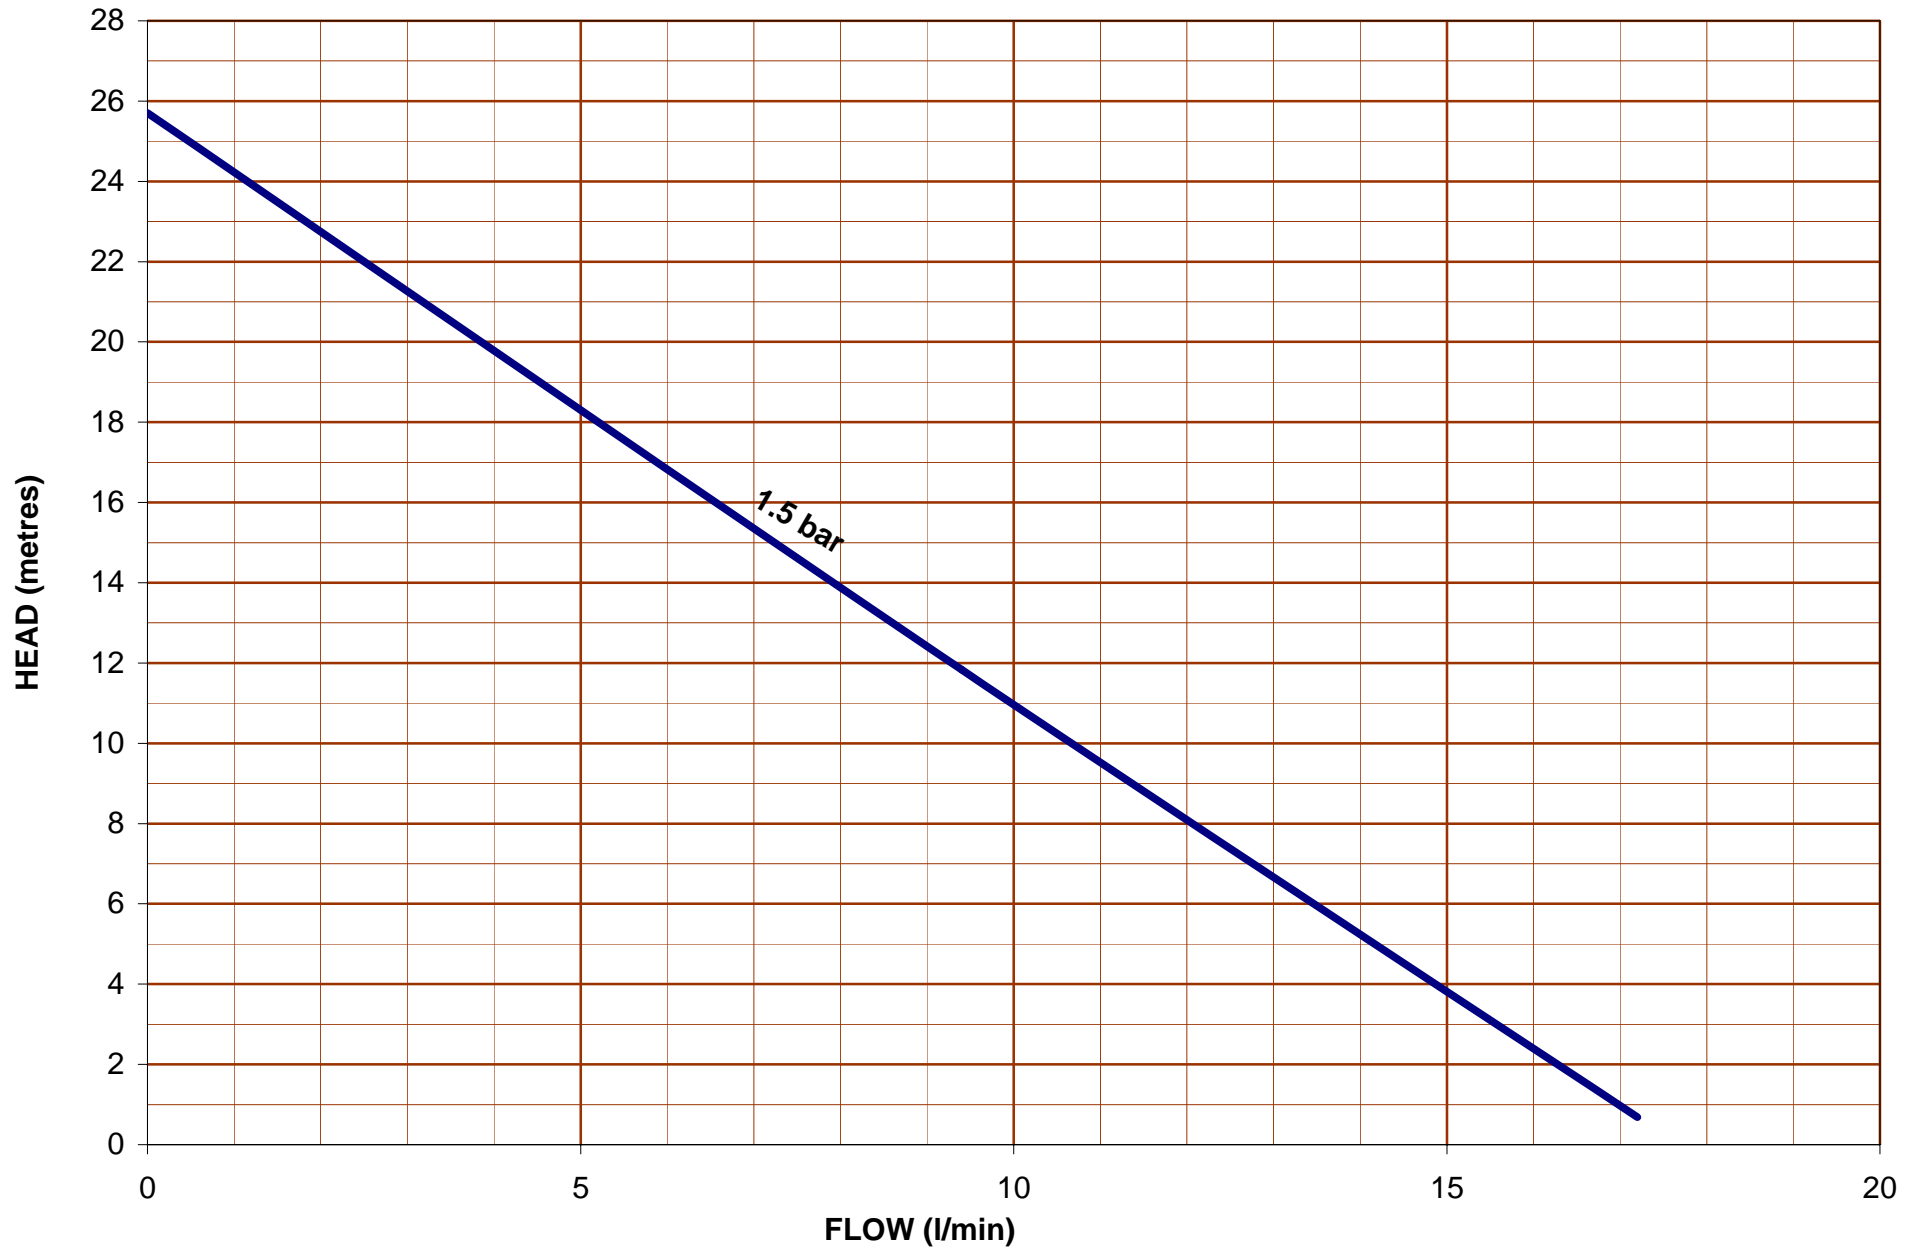

### SHOWERMATE POSITIVE SINGLE (230/1/50)

Stuart Turner Ltd reserve the right to amend the document or product specifications in line with it's policy of continuous development

Stuart Turner Ltd own the copyright within this document. The document may be printed as much as reasonable for private purposes. The document must not be modified, copied, reproduced, republished or communicated in any other way, without prior written permission from Stuart Turner Ltd, Henley-on-Thames, Oxfordshire, RG9 2AD, England