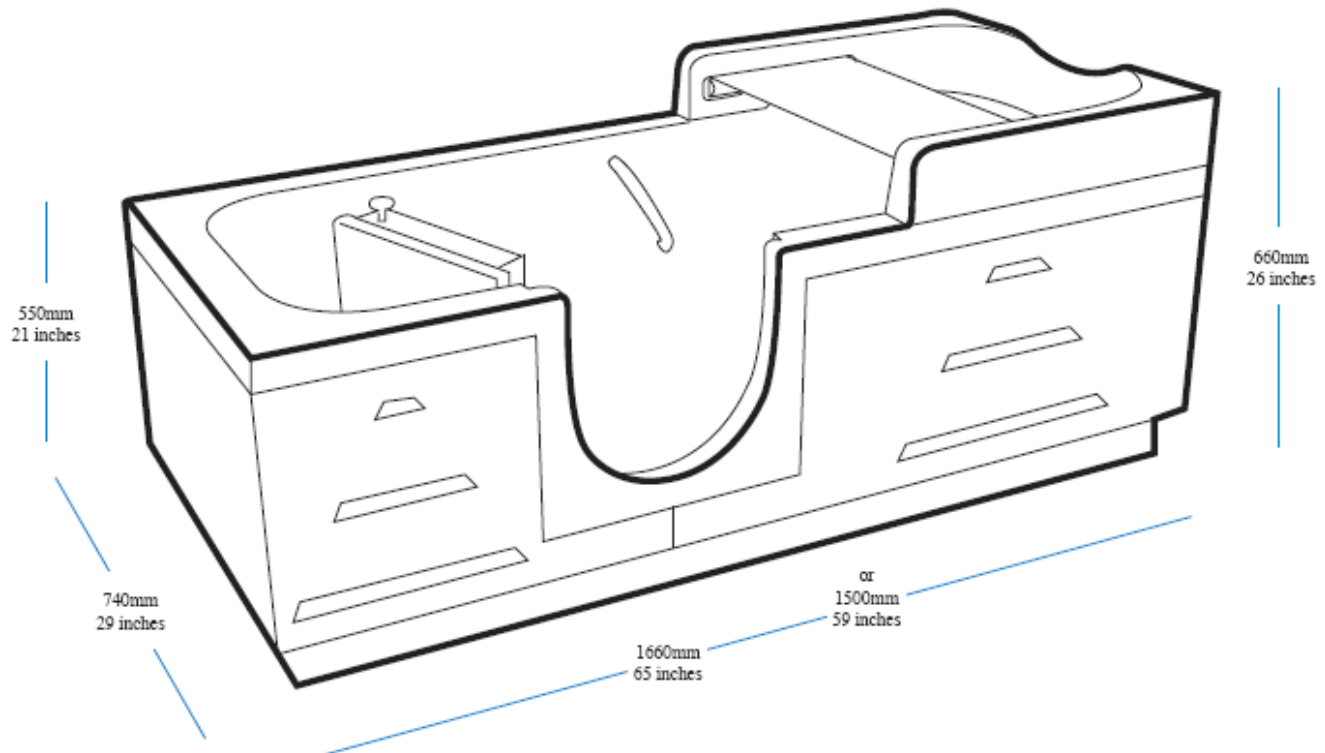

The Luxor

Luxury full length bathing

Walk-In Baths
IFS (Portsmouth) Ltd

Dimensions & Features

Re-discover the pleasures of bathing again. The Luxor Bath has been carefully designed to enable you to relax and once again enjoy the pleasures of a bath in the comfort of your own home. The inward opening door means you simply walk in and bathe.

The door is so easy to use. Just lightly press the top pad handle and it springs open. Swing the door back and it clicks firmly shut with our patented water tight seal.

Now it is easy with the luxury of The Luxor Bath to just walk in and out, gently lower yourself into the bath sitting on the power driven belt, lie back and relax in lovely hot water. Exclusive to The Luxor is the easy to use twin roller motorised seat belt.

Step into the bath, sit comfortably and securely on the seat. By pressing the easy to reach buttons the belt gently and evenly lowers you right to the bottom of the bath without tipping you over to one side as do all single roller systems.

The unique electronic water controls (UK only) are conveniently placed to turn the water on & off. The thermostatic valve is to TMV3 standard to prevent any possibility of scalding.

Sit and relax, just lay back and enjoy the comforts of bathing again in a full length bath which you simply walk in and out of. Having finished bathing, pull out the twin waste plugs (which cannot jam and they do empty twice as fast as a single waste). Then simply press the easy to reach buttons and the belt gently lifts you up into a comfortable sitting position from which you can easily stand up.